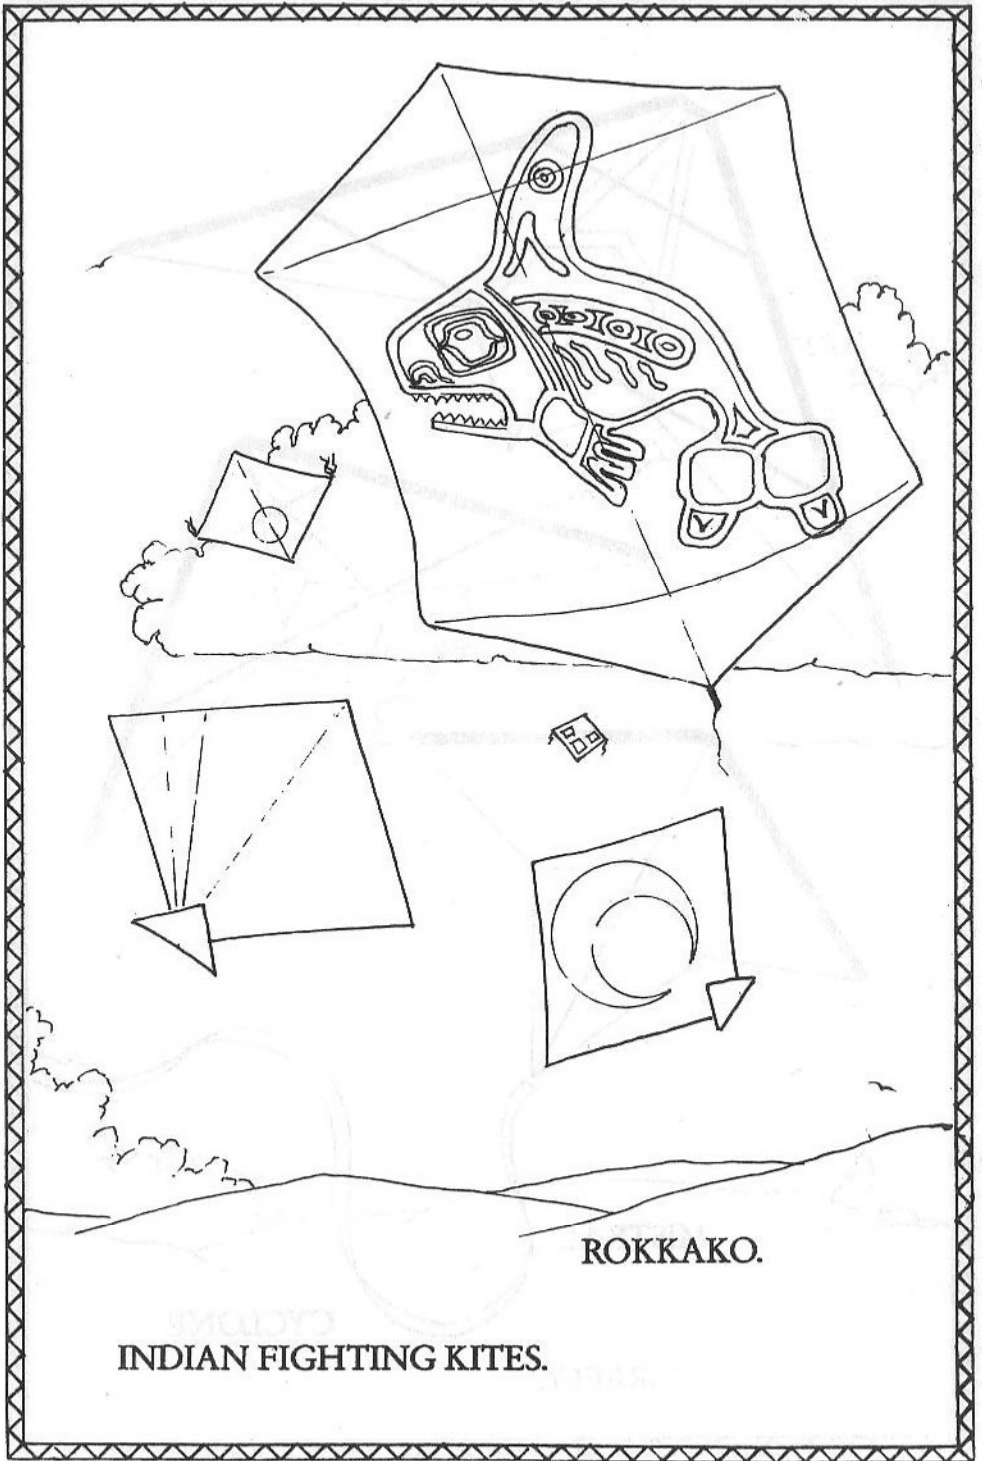

ROKKAKO.

INDIAN FIGHTING KITES.