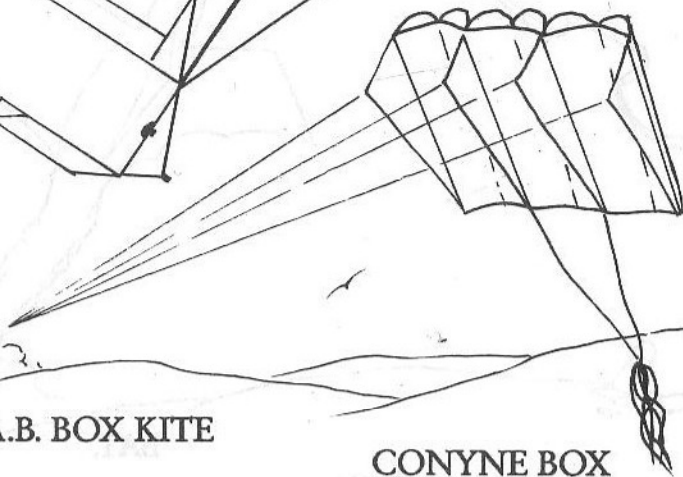

EXTENDED KEEL DELTA.

W.I.W.A.B. BOX KITE

CONYNE BOX

ROUZAT BOX.

SQUEEZEBOX.

ANGELFISH.

BAT.

DRAGON.

'No messing', basic childrens kite. No assembly required just attach the line and fly. Unbreakable fibreglass frame. Light to moderate winds. 0.5m

MAYFLY

Attractive, lively kite for beginners or experienced flyers. Available in a large range of colour combinations. Without a tail it can be flown like a fighter. Light to fresh winds. 0.5m